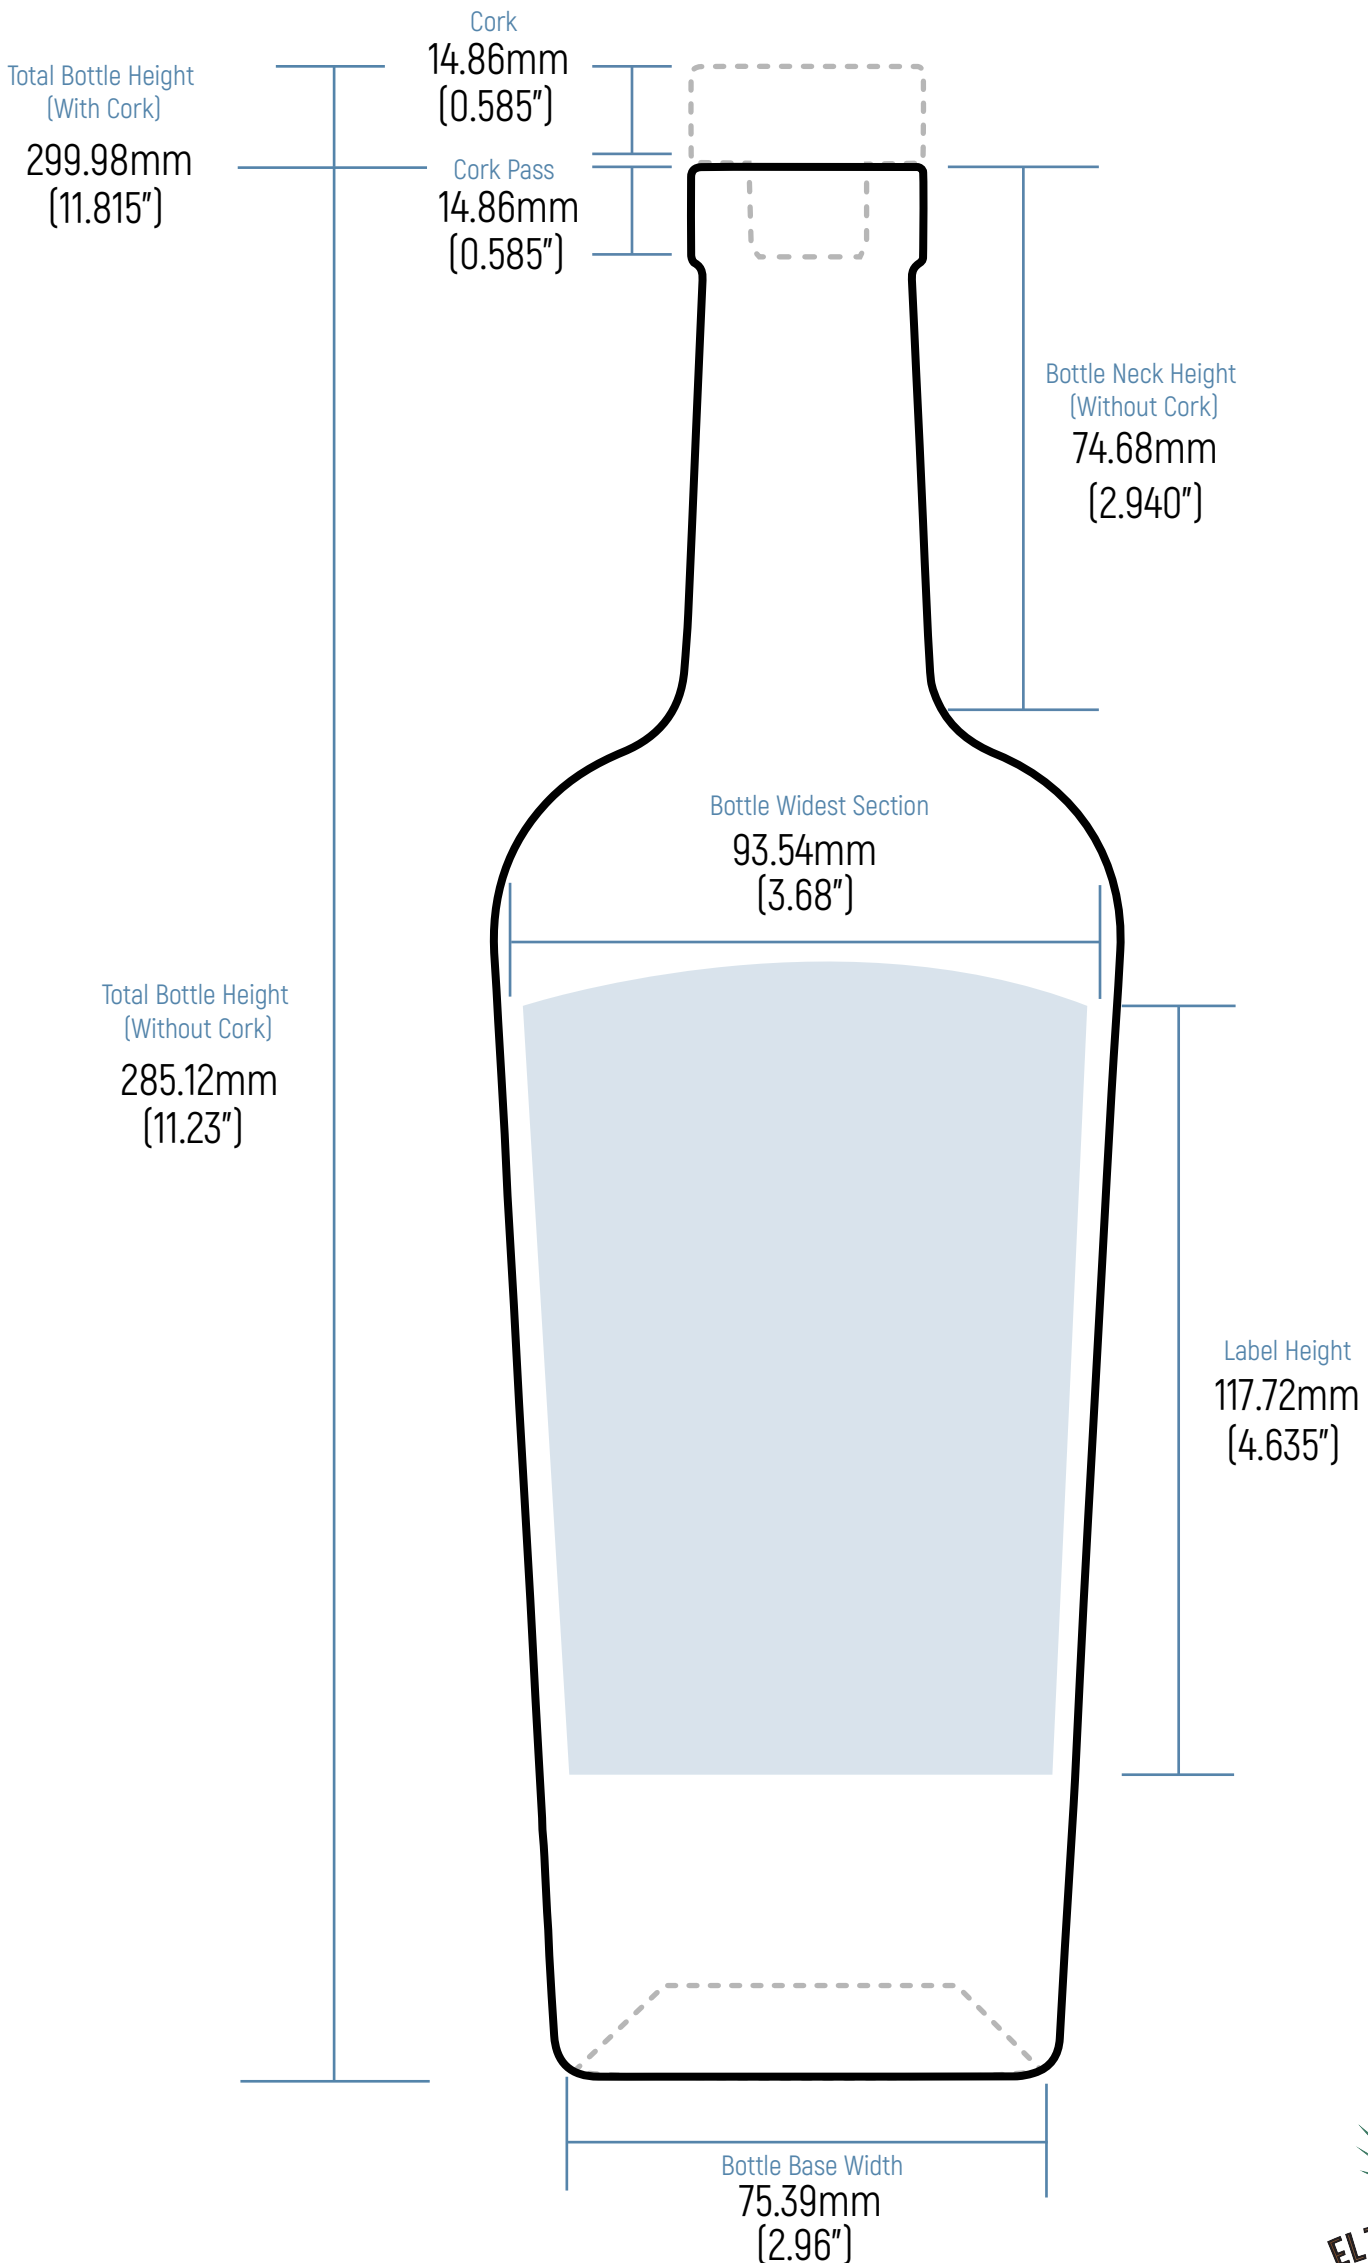

EL TEQUILEÑO 750ML BOTTLE DIMENSIONS

EL TEQUILEÑO 375ML BOTTLE DIMENSIONS

Total Bottle Height
(With Cork)
242.21mm
(9.536)

Cork
14.86mm
(0.585")

Cork Pass
14.86mm
(0.585")

Bottle Neck Height
(Without Cork)
50.80mm
(2")

Total Bottle Height
(Without Cork)
227.35mm
(8.951")

Bottle Widest Section
73.91mm
(2.910")

Label Height
95.36mm
(3.754")

Bottle Base Width
59.69mm
(2.350")

EL TEQUILEÑO 375ML BOTTLE DIMENSIONS